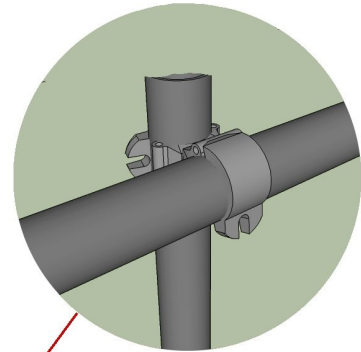

Reusable Living Hoarding

Assembly Details

Multiple water storage cells, housed within the Easi-Frame

Posts and rails clamped together with standard connectors

Reusable Living Hoarding frames clamped to scaffolding fence framing

Scaffolding fence posts slot into cast-in sockets, set in concrete foundation

Vegetation trained onto Eco-Board to create vegetated screen

Vegetated screens irrigated with automated system

View from inside of screen