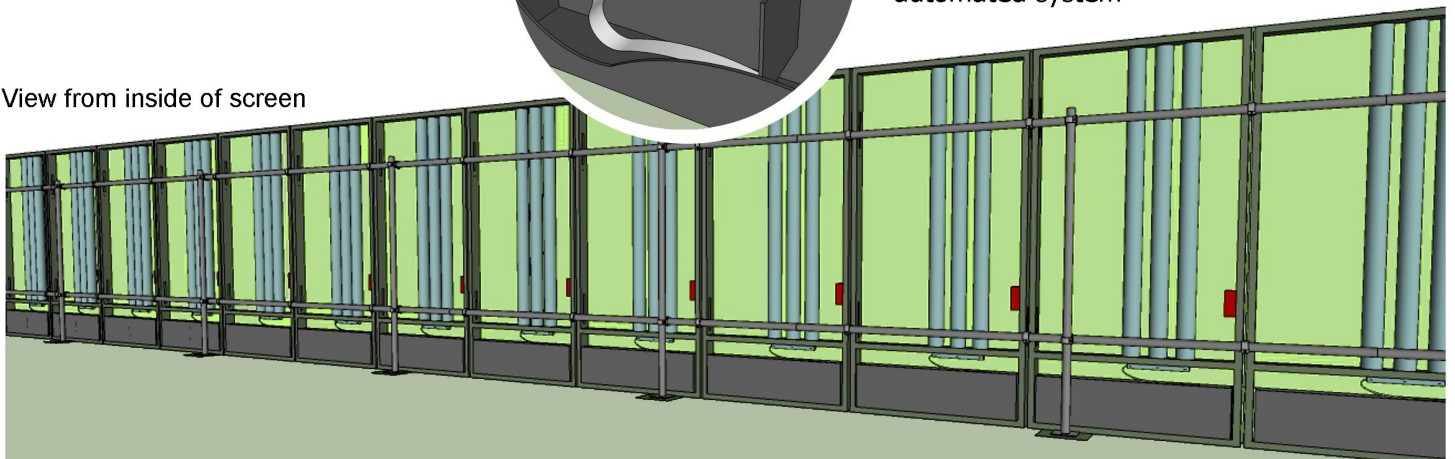

Reusable Living Hoarding

Assembly Details

Multiple water storage cells, housed within the Easi-Frame

Posts and rails clamped together with standard connectors

Reusable Living Hoarding frames clamped to scaffolding fence framing

Scaffolding fence posts slot into cast-in sockets, set in concrete foundation

Vegetation trained onto Eco-Board to create vegetated screen

Vegetated screens irrigated with automated system

View from inside of screen