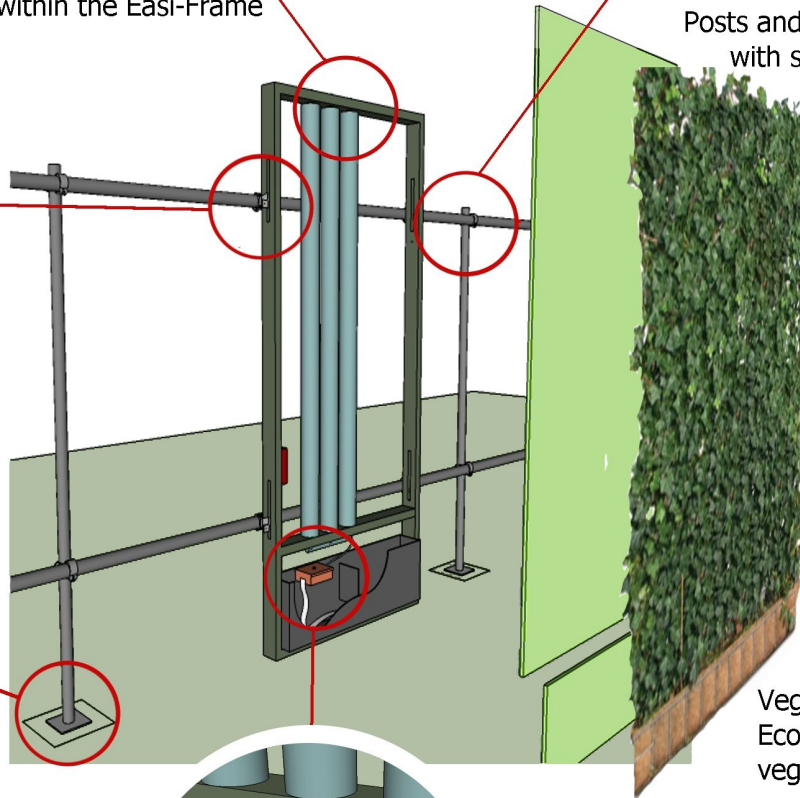

Reusable Living Hoarding

Assembly Details

Multiple water storage cells, housed within the Easi-Frame

Posts and rails clamped together with standard connectors

Reusable Living Hoarding frames clamped to scaffolding fence framing

Scaffolding fence posts slot into cast-in sockets, set in concrete foundation

Vegetation trained onto Eco-Board to create vegetated screen

Vegetated screens irrigated with automated system

View from inside of screen