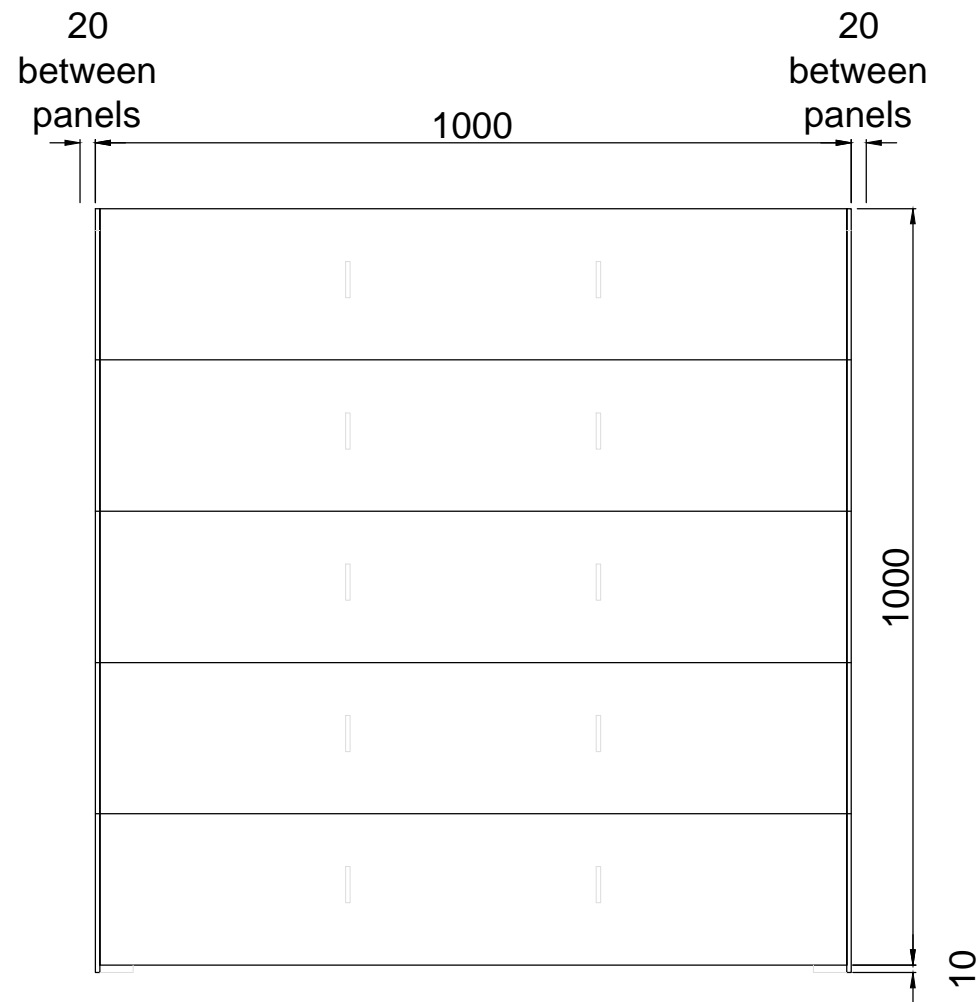

LEFT ELEVATION

FRONT ELEVATION
Setout of units at 1020 crs vertically & horizontally

RIGHT ELEVATION

BACK ELEVATION

EASIWALL-PRO DETAILS

Half panels are available, profile & height identical, width is 500mm