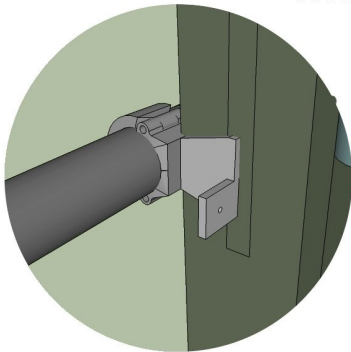

Reusable Living Hoarding

Assembly Details

Multiple water storage cells, housed within the Easi-Frame

Posts and rails clamped together with standard connectors

Reusable Living Hoarding frames clamped to scaffolding fence framing

Scaffolding fence posts slot into cast-in sockets, set in concrete foundation

Vegetation trained onto Eco-Board to create vegetated screen

Vegetated screens irrigated with automated system

View from inside of screen