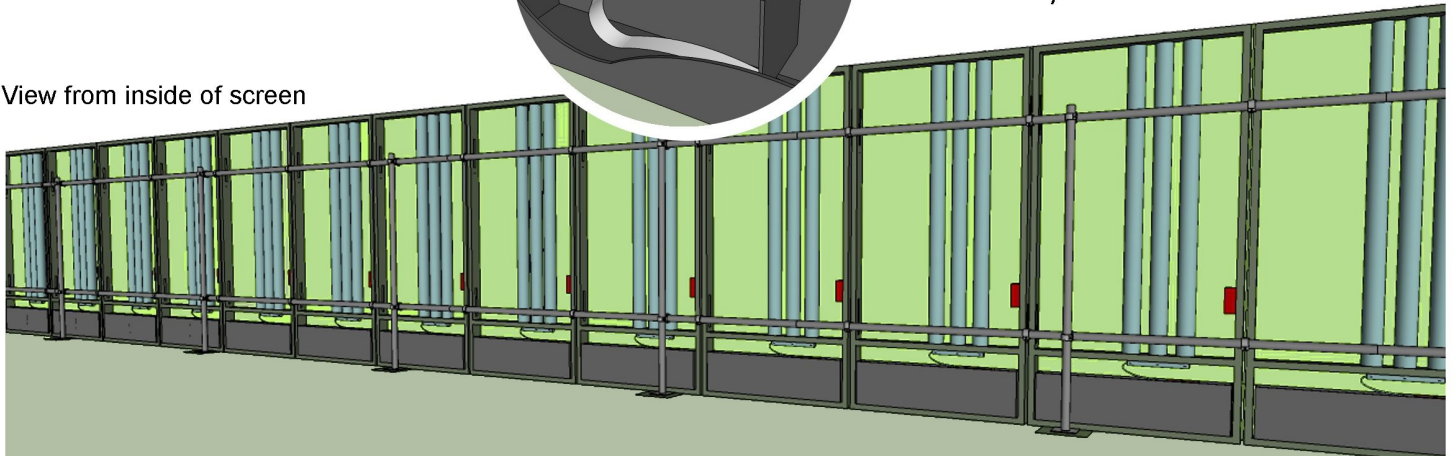

Reusable Living Hoarding

Assembly Details

Multiple water storage cells, housed within the Easi-Frame

Posts and rails clamped together with standard connectors

Reusable Living Hoarding frames clamped to scaffolding fence framing

Scaffolding fence posts slot into cast-in sockets, set in concrete foundation

Vegetation trained onto Eco-Board to create vegetated screen

Vegetated screens irrigated with automated system

View from inside of screen