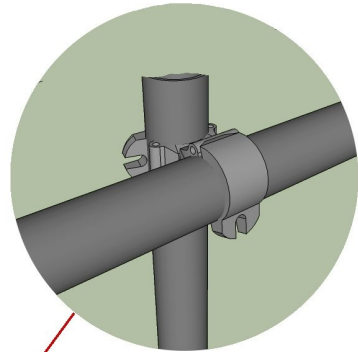

Reusable Living Hoarding

Assembly Details

Multiple water storage cells, housed within the Easi-Frame

Posts and rails clamped together with standard connectors

Reusable Living Hoarding frames clamped to scaffolding fence framing

Scaffolding fence posts slot into cast-in sockets, set in concrete foundation

Vegetation trained onto Eco-Board to create vegetated screen

Vegetated screens irrigated with automated system

View from inside of screen