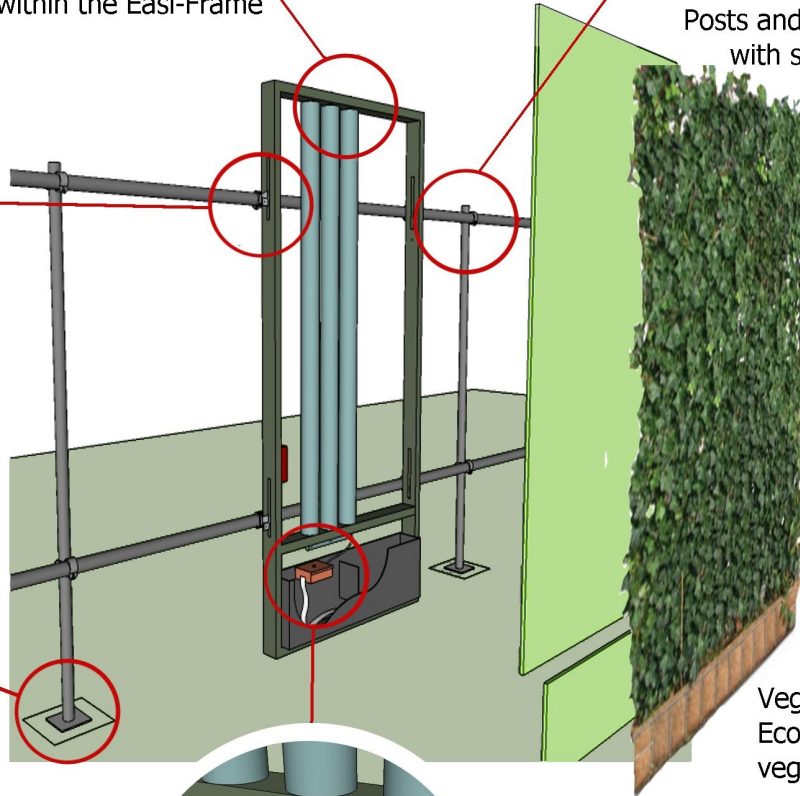

Reusable Living Hoarding

Assembly Details

Multiple water storage cells, housed within the Easi-Frame

Posts and rails clamped together with standard connectors

Reusable Living Hoarding frames clamped to scaffolding fence framing

Scaffolding fence posts slot into cast-in sockets, set in concrete foundation

Vegetation trained onto Eco-Board to create vegetated screen

Vegetated screens irrigated with automated system

View from inside of screen