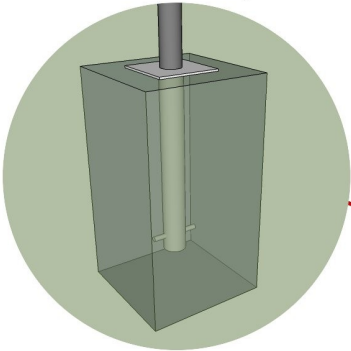

Reusable Living Hoarding

Assembly Details

Multiple water storage cells, housed within the Easi-Frame

Posts and rails clamped together with standard connectors

Reusable Living Hoarding frames clamped to scaffolding fence framing

Scaffolding fence posts slot into cast-in sockets, set in concrete foundation

Vegetation trained onto Eco-Board to create vegetated screen

Vegetated screens irrigated with automated system

View from inside of screen